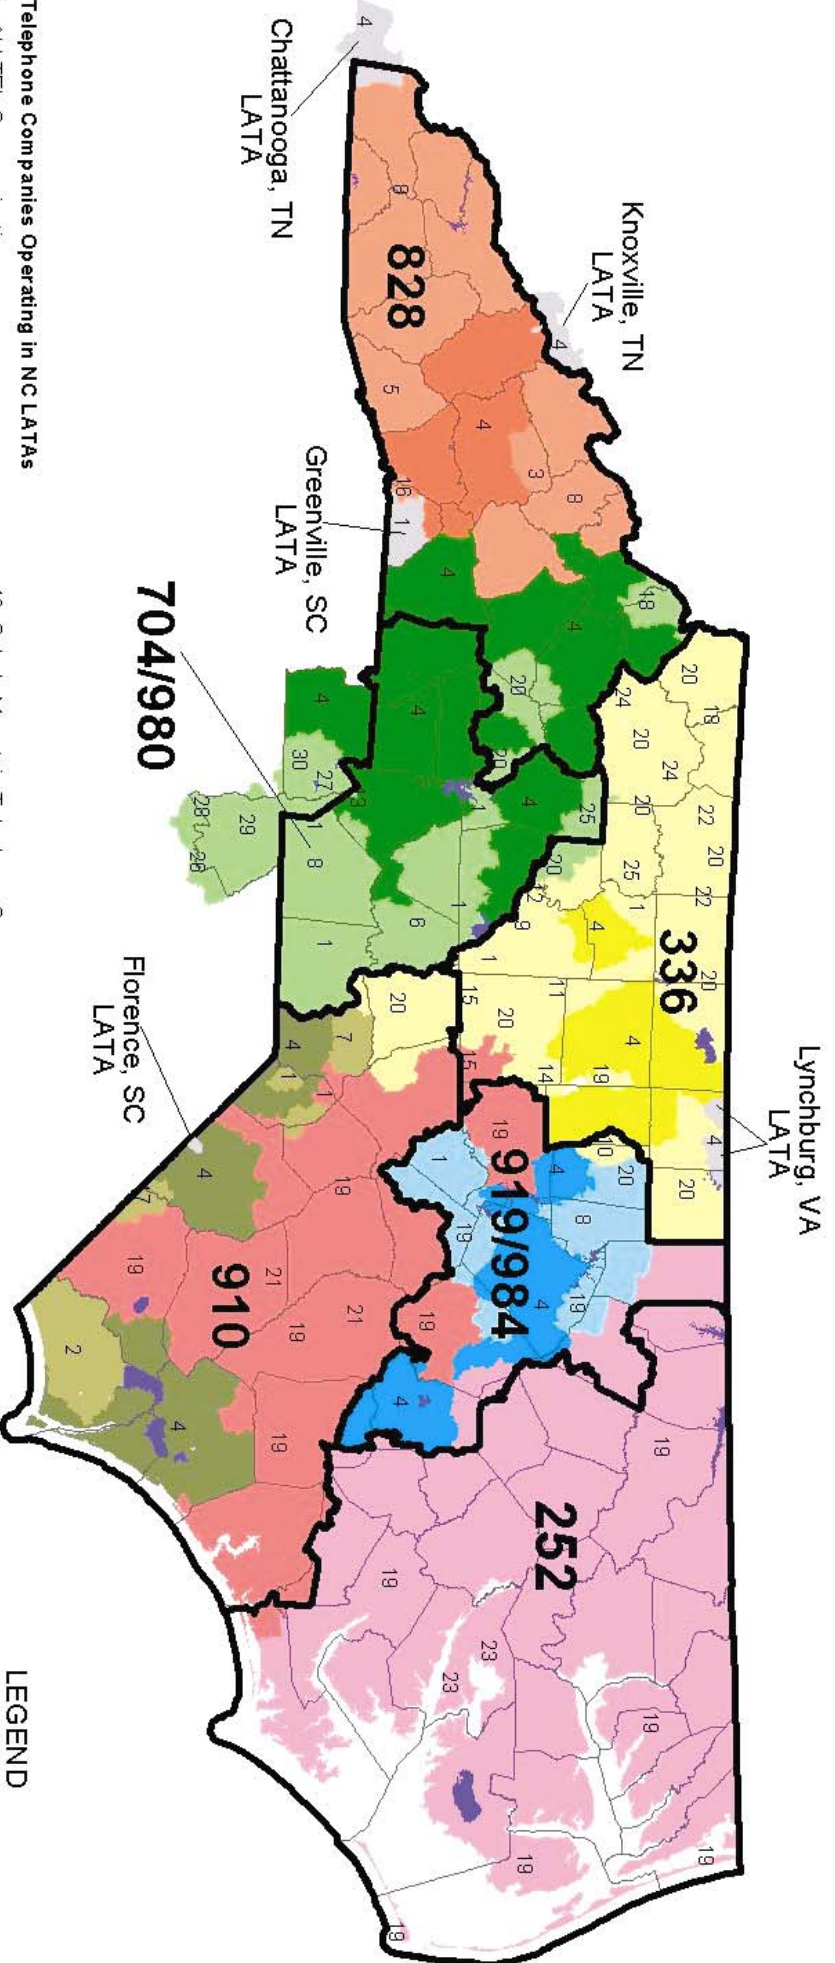

Telephone Company Operating Areas

State of North Carolina

LATA/Area Code Map

1. **Telephone Companies Operating in NC LATAs**
1. ALLTEL Communications
  2. Atlantic Telephone Membership Corp.
  3. TDS Telecom - Barnardsville Office
  4. BellSouth
  5. Citizens Telephone Co.
  6. CT Communications/Concord Telephone Co.
  7. Elerbe Telephone Co., Inc.
  8. Verizon South, Inc.
  9. Lexcom Telephone Co.
  10. Mebtel Communications
  11. North State Telephone Co.
  12. Piedmont Telephone Membership Corp.
  13. Pineville Telephone Co.
  14. Randolph Telephone Co.
  15. Randolph Telephone Membership Corp.

16. Saluda Mountain Telephone Co.
17. Service Telephone Co.
18. Skyline Telephone Membership Corp.
19. Sprint
20. Sprint
21. Star Telephone Membership Corp.
22. Surry Telephone Membership Corp.
23. Tri-County Telephone Membership Corp.
24. Wilkes Telephone Membership Corp.
25. Yadkin Valley Telephone Membership Corp.
26. ALLTEL Communications, SC
27. Fort Mill Telephone Co., SC
28. Heath Springs Telephone Co., SC
29. Lancaster Telephone Co., SC
30. Rock Hill Telephone Co., SC

LEGEND

LATAs

- Asheville - BellSouth/Associated Companies
- Charlotte - BellSouth/Associated Companies
- Greensboro - BellSouth/Associated Companies
- Raleigh - BellSouth/Associated Companies
- Wilmington - BellSouth/Associated Companies
- Fayetteville
- Rocky Mount
- LATAs From Adjacent States

Other Features:

- Lake
- County Boundary
- Area Code Boundary

Scale: 0 to 40 Miles